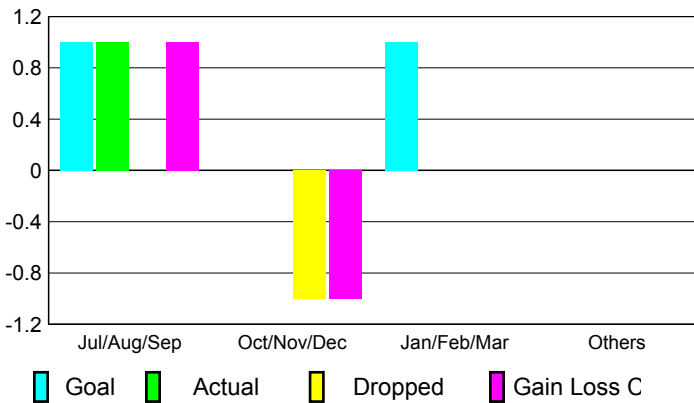

2009-2010 GMT Quarterly Report for District (or Undistricted) **District 334 A**

GMT: **Junichi Takata**

Location: **JAPAN**

GMT CA: **5**

CLUBS

Club Results
2009-2010

Clubs
2008-2009

Month	New Club	Actual New	Actual Dropped	Gain/Loss of	Gain/Loss of
	Goal	New Clubs	Dropped Clubs	Clubs	Clubs
Jul/Aug/Sep	1	1	0	1	0
Oct/Nov/Dec	0	0	-1	-1	1
Jan/Feb/Mar	1	0	0	0	0
Apr/May/June	0	0	0	0	1
Totals	2	1	-1	0	2

Club Results 2009-2010

Goal, New, Dropped, Gain/Loss

Comparison of Club Gain/Loss

Current Year Compared to the Previous Year

YTD Status Quo Clubs 2009-2010

Status Quo Clubs Compared to Status Quo Members

MEMBERSHIP