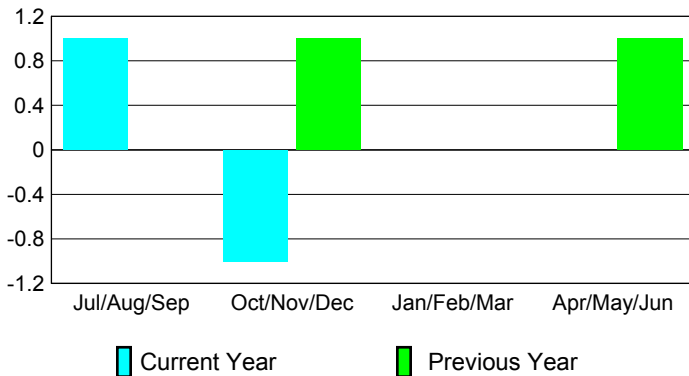

2009-2010 GMT Quarterly Report for District (or Undistricted) **District 334 A**

GMT: **Junichi Takata**

Location: **JAPAN**

GMT CA: **5**

CLUBS

Club Results
2009-2010

Clubs
2008-2009

Month	New Club	Actual New	Actual Dropped	Gain/Loss of	Gain/Loss of
	Goal	New Clubs	Dropped Clubs	Clubs	Clubs
Jul/Aug/Sep	1	1	0	1	0
Oct/Nov/Dec	0	0	-1	-1	1
Jan/Feb/Mar	1	0	0	0	0
Apr/May/June	0	0	0	0	1
Totals	2	1	-1	0	2

Club Results 2009-2010

Goal, New, Dropped, Gain/Loss

Comparison of Club Gain/Loss

Current Year Compared to the Previous Year

YTD Status Quo Clubs 2009-2010

Status Quo Clubs Compared to Status Quo Members

MEMBERSHIP